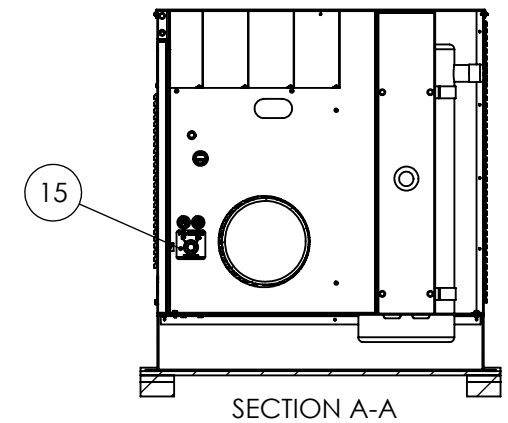

16400-045

DETAIL A
SCALE 1 : 6

ITEM NO.	PartNo	DESCRIPTION	QTY.
1	99998-055	ENGINE GENERATOR BASE ASSEMBLY	1
2	99998-600	HOUSING ASSEMBLY	1
3	99998-224	CONTROL TOWER ASSEMBLY	1
4	99998-400	FUEL SYSTEM INSTALLATION	1
5	99998-500	EXHAUST SYSTEM INSTALLATION	1
6	97813-000	DECAL-WARNING CYCLE CRANK	2
7	15849-000	DECAL-STAND-BY SERVICE	1
8	63941-001	DECAL -HOT SURFACES	2
9	64891-001	DECAL-CSA, SEPAERATE PROTECTION	1
10	63941-003	DECAL-WARNING NO SPARK	1
11	63966-005	KIT, NAMEPLATE WINCO PSS	1
12	15210-010	FUEL PRESSURE DECAL PSS UNITS	1
13	63941-004	DECAL FUSE WARNING (ENGLISH)	1
14	91718-000	DECAL - RFI SPARK COMPLIANCE ICES-002	1
15	97338-008	DECAL - FUEL SELECTOR	1
16	15209-004	DECAL WARNING LABEL JACK	1
17	60710-018	OIL WARNING TAG	1
18	53005-009	SHIPPING BASE ASSEMBLY PSS20B	1
19	15209-000	DECAL SET	1
20	* 15209-002	DECAL-DANGER CARBON MONOXIDE	1
21	* 15209-003	UL-DECAL ELECTRICAL SHOCK CAN KILL	1
22	15209-100	DECAL SET FRENCH	1
23	** 15209-102	DECAL-DANGER CARBON MONOXIDE	1
24	** 15209-103	UL-DECAL ELECTRICAL SHOCK CAN KILL	1
25	60706-229	MANUAL	1
26	62912-001	FOAM STRIP .750" WIDE	21.4FT
27	64834-009	CORNER POST	4
28	100047-765	CARTON 52.25X34X34 W/2" FLANGE	1
29	100054-514	BAG	1
30	94980-001	THREAD STUD .25-20X.625	2
31	16248-000	.25-20 FLANGE	4
32	476-000	.25-20X.625 HHB	2
33	512-000	.25 WASHER	2
34	44791-000	TERMINAL CLOSED CONNECTOR	1

<p>THIS DRAWING CONTAINS PROPRIETARY INFORMATION BELONGING TO WINCO. UNAUTHORIZED USE IS PROHIBITED.</p> <p>ALL DIMESNIONS INCH</p>	DRAWN BY SJM	DATE 2/4/2015	CHK'D BY 	DATE 	ENG APPR. DRC	DATE 2/17/2015
	TOLERANCE: +/- 0.0625 DECIMAL +/- 1 DEG ANGULAR	TITLE: COMPLETE ASSEMBLY				
	MODEL: PSS20B	PART: 16400-045				