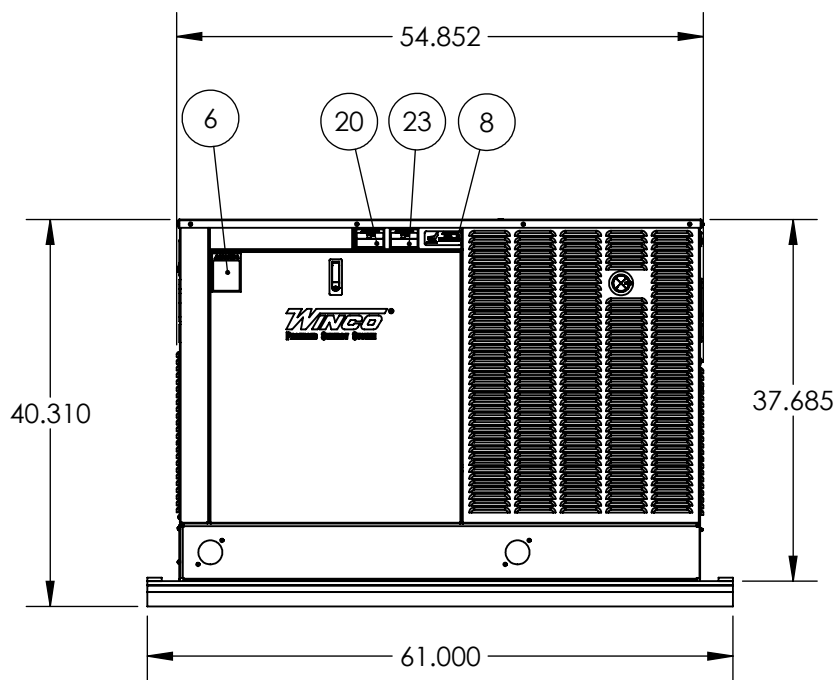

16400-045

DETAIL A
SCALE 1 : 6

ITEM NO.	PartNo	DESCRIPTION	QTY.
1	99998-055	ENGINE GENERATOR BASE ASSEMBLY	1
2	99998-600	HOUSING ASSEMBLY	1
3	99998-224	CONTROL TOWER ASSEMBLY	1
4	99998-400	FUEL SYSTEM INSTALLATION	1
5	99998-500	EXHAUST SYSTEM INSTALLATION	1
6	97813-000	DECAL-WARNING CYCLE CRANK	2
7	15849-000	DECAL-STAND-BY SERVICE	1
8	63941-001	DECAL -HOT SURFACES	2
9	64891-001	DECAL-CSA, SEPAERATE PROTECTION	1
10	63941-003	DECAL-WARNING NO SPARK	1
11	63966-005	KIT, NAMEPLATE WINCO PSS	1
12	15210-010	FUEL PRESSURE DECAL PSS UNITS	1
13	63941-004	DECAL FUSE WARNING (ENGLISH)	1
14	91718-000	DECAL - RFI SPARK COMPLIANCE ICES-002	1
15	97338-008	DECAL - FUEL SELECTOR	1
16	15209-004	DECAL WARNING LABEL JACK	1
17	60710-018	OIL WARNING TAG	1
18	53005-009	SHIPPING BASE ASSEMBLY PSS20B	1
19	15209-000	DECAL SET	1
20	* 15209-002	DECAL-DANGER CARBON MONOXIDE	1
21	* 15209-003	UL-DECAL ELECTRICAL SHOCK CAN KILL	1
22	15209-100	DECAL SET FRENCH	1
23	** 15209-102	DECAL-DANGER CARBON MONOXIDE	1
24	** 15209-103	UL-DECAL ELECTRICAL SHOCK CAN KILL	1
25	60706-229	MANUAL	1
26	62912-001	FOAM STRIP .750" WIDE	21.4FT
27	64834-009	CORNER POST	4
28	100047-765	CARTON 52.25X34X34 W/2" FLANGE	1
29	100054-514	BAG	1
30	94980-001	THREAD STUD .25-20X.625	2
31	16248-000	.25-20 FLANGE	4
32	476-000	.25-20X.625 HHB	2
33	512-000	.25 WASHER	2
34	44791-000	TERMINAL CLOSED CONNECTOR	1

<p>THIS DRAWING CONTAINS PROPRIETARY INFORMATION BELONGING TO WINCO. UNAUTHORIZED USE IS PROHIBITED.</p> <p>ALL DIMESNIONS INCH</p>	DRAWN BY SJM	DATE 2/4/2015	CHK'D BY 	DATE 	ENG APPR. DRC	DATE 2/17/2015
	TOLERANCE: +/- 0.0625 DECIMAL +/- 1 DEG ANGULAR	TITLE: COMPLETE ASSEMBLY				
	MODEL: PSS20B	PART: 16400-045				