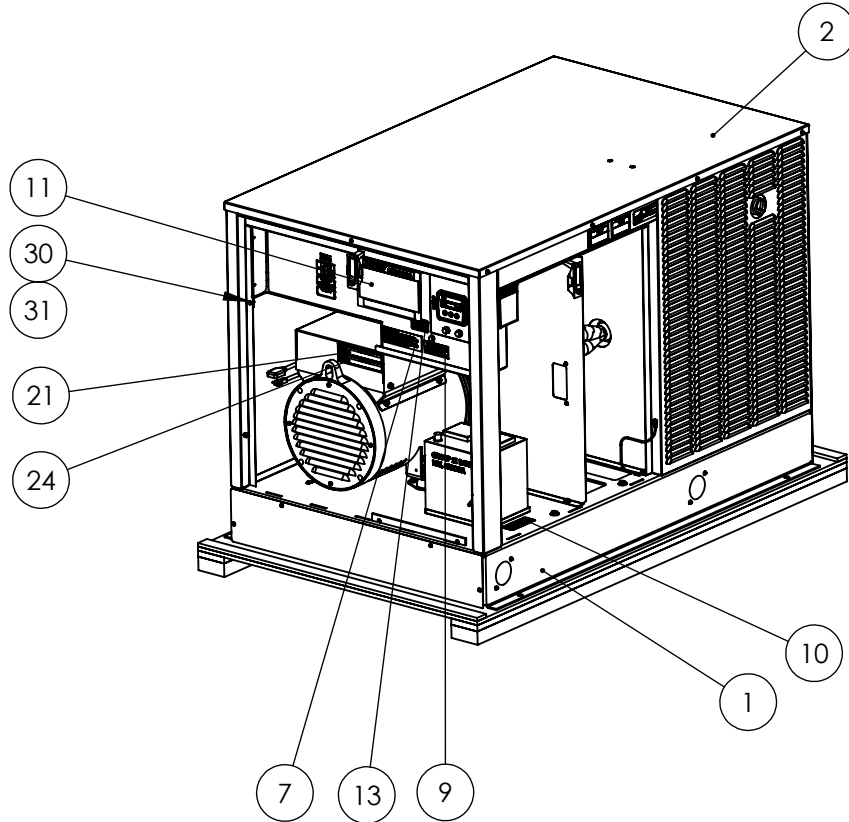

16400-045

DETAIL A
SCALE 1 : 6

ITEM NO.	PartNo	DESCRIPTION	QTY.
1	99998-055	ENGINE GENERATOR BASE ASSEMBLY	1
2	99998-600	HOUSING ASSEMBLY	1
3	99998-224	CONTROL TOWER ASSEMBLY	1
4	99998-400	FUEL SYSTEM INSTALLATION	1
5	99998-500	EXHAUST SYSTEM INSTALLATION	1
6	97813-000	DECAL-WARNING CYCLE CRANK	2
7	15849-000	DECAL-STAND-BY SERVICE	1
8	63941-001	DECAL -HOT SURFACES	2
9	64891-001	DECAL-CSA, SEPAERATE PROTECTION	1
10	63941-003	DECAL-WARNING NO SPARK	1
11	63966-005	KIT, NAMEPLATE WINCO PSS	1
12	15210-010	FUEL PRESSURE DECAL PSS UNITS	1
13	63941-004	DECAL FUSE WARNING (ENGLISH)	1
14	91718-000	DECAL - RFI SPARK COMPLIANCE ICES-002	1
15	97338-008	DECAL - FUEL SELECTOR	1
16	15209-004	DECAL WARNING LABEL JACK	1
17	60710-018	OIL WARNING TAG	1
18	53005-009	SHIPPING BASE ASSEMBLY PSS20B	1
19	15209-000	DECAL SET	1
20	* 15209-002	DECAL-DANGER CARBON MONOXIDE	1
21	* 15209-003	UL-DECAL ELECTRICAL SHOCK CAN KILL	1
22	15209-100	DECAL SET FRENCH	1
23	** 15209-102	DECAL-DANGER CARBON MONOXIDE	1
24	** 15209-103	UL-DECAL ELECTRICAL SHOCK CAN KILL	1
25	60706-229	MANUAL	1
26	62912-001	FOAM STRIP .750" WIDE	21.4FT
27	64834-009	CORNER POST	4
28	100047-765	CARTON 52.25X34X34 W/2" FLANGE	1
29	100054-514	BAG	1
30	94980-001	THREAD STUD .25-20X.625	2
31	16248-000	.25-20 FLANGE	4
32	476-000	.25-20X.625 HHB	2
33	512-000	.25 WASHER	2
34	44791-000	TERMINAL CLOSED CONNECTOR	1

<p>THIS DRAWING CONTAINS PROPRIETARY INFORMATION BELONGING TO WINCO. UNAUTHORIZED USE IS PROHIBITED.</p> <p>ALL DIMESNIONS INCH</p>	DRAWN BY SJM	DATE 2/4/2015	CHK'D BY 	DATE 	ENG APPR. DRC	DATE 2/17/2015
	TOLERANCE: +/- 0.0625 DECIMAL +/- 1 DEG ANGULAR	TITLE: COMPLETE ASSEMBLY				
	MODEL: PSS20B	PART: 16400-045				