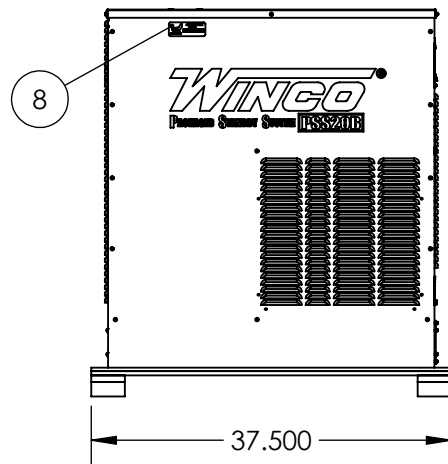

16400-045

DETAIL A
SCALE 1 : 6

ITEM NO.	PartNo	DESCRIPTION	QTY.
1	99998-055	ENGINE GENERATOR BASE ASSEMBLY	1
2	99998-600	HOUSING ASSEMBLY	1
3	99998-224	CONTROL TOWER ASSEMBLY	1
4	99998-400	FUEL SYSTEM INSTALLATION	1
5	99998-500	EXHAUST SYSTEM INSTALLATION	1
6	97813-000	DECAL-WARNING CYCLE CRANK	2
7	15849-000	DECAL-STAND-BY SERVICE	1
8	63941-001	DECAL -HOT SURFACES	2
9	64891-001	DECAL-CSA, SEPAERATE PROTECTION	1
10	63941-003	DECAL-WARNING NO SPARK	1
11	63966-005	KIT, NAMEPLATE WINCO PSS	1
12	15210-010	FUEL PRESSURE DECAL PSS UNITS	1
13	63941-004	DECAL FUSE WARNING (ENGLISH)	1
14	91718-000	DECAL - RFI SPARK COMPLIANCE ICES-002	1
15	97338-008	DECAL - FUEL SELECTOR	1
16	15209-004	DECAL WARNING LABEL JACK	1
17	60710-018	OIL WARNING TAG	1
18	53005-009	SHIPPING BASE ASSEMBLY PSS20B	1
19	15209-000	DECAL SET	1
20	* 15209-002	DECAL-DANGER CARBON MONOXIDE	1
21	* 15209-003	UL-DECAL ELECTRICAL SHOCK CAN KILL	1
22	15209-100	DECAL SET FRENCH	1
23	** 15209-102	DECAL-DANGER CARBON MONOXIDE	1
24	** 15209-103	UL-DECAL ELECTRICAL SHOCK CAN KILL	1
25	60706-229	MANUAL	1
26	62912-001	FOAM STRIP .750" WIDE	21.4FT
27	64834-009	CORNER POST	4
28	100047-765	CARTON 52.25X34X34 W/2" FLANGE	1
29	100054-514	BAG	1
30	94980-001	THREAD STUD .25-20X.625	2
31	16248-000	.25-20 FLANGE	4
32	476-000	.25-20X.625 HHB	2
33	512-000	.25 WASHER	2
34	44791-000	TERMINAL CLOSED CONNECTOR	1

<p>THIS DRAWING CONTAINS PROPRIETARY INFORMATION BELONGING TO WINCO. UNAUTHORIZED USE IS PROHIBITED.</p> <p>ALL DIMESNIONS INCH</p>	DRAWN BY SJM	DATE 2/4/2015	CHK'D BY 	DATE 	ENG APPR. DRC	DATE 2/17/2015
	TOLERANCE: +/- 0.0625 DECIMAL +/- 1 DEG ANGULAR	TITLE: COMPLETE ASSEMBLY				
	MODEL: PSS20B	PART: 16400-045				