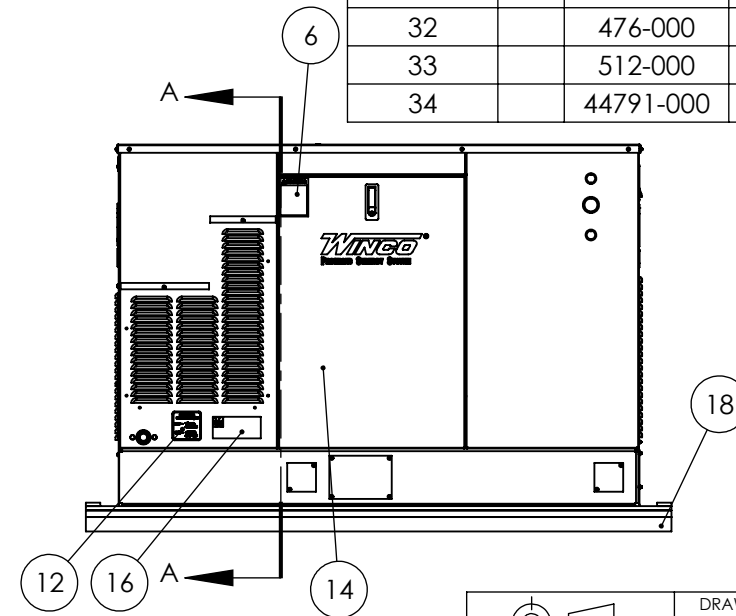

16400-045

DETAIL A
SCALE 1 : 6

ITEM NO.	PartNo	DESCRIPTION	QTY.
1	99998-055	ENGINE GENERATOR BASE ASSEMBLY	1
2	99998-600	HOUSING ASSEMBLY	1
3	99998-224	CONTROL TOWER ASSEMBLY	1
4	99998-400	FUEL SYSTEM INSTALLATION	1
5	99998-500	EXHAUST SYSTEM INSTALLATION	1
6	97813-000	DECAL-WARNING CYCLE CRANK	2
7	15849-000	DECAL-STAND-BY SERVICE	1
8	63941-001	DECAL -HOT SURFACES	2
9	64891-001	DECAL-CSA, SEPAERATE PROTECTION	1
10	63941-003	DECAL-WARNING NO SPARK	1
11	63966-005	KIT, NAMEPLATE WINCO PSS	1
12	15210-010	FUEL PRESSURE DECAL PSS UNITS	1
13	63941-004	DECAL FUSE WARNING (ENGLISH)	1
14	91718-000	DECAL - RFI SPARK COMPLIANCE ICES-002	1
15	97338-008	DECAL - FUEL SELECTOR	1
16	15209-004	DECAL WARNING LABEL JACK	1
17	60710-018	OIL WARNING TAG	1
18	53005-009	SHIPPING BASE ASSEMBLY PSS20B	1
19	15209-000	DECAL SET	1
20	* 15209-002	DECAL-DANGER CARBON MONOXIDE	1
21	* 15209-003	UL-DECAL ELECTRICAL SHOCK CAN KILL	1
22	15209-100	DECAL SET FRENCH	1
23	** 15209-102	DECAL-DANGER CARBON MONOXIDE	1
24	** 15209-103	UL-DECAL ELECTRICAL SHOCK CAN KILL	1
25	60706-229	MANUAL	1
26	62912-001	FOAM STRIP .750" WIDE	21.4FT
27	64834-009	CORNER POST	4
28	100047-765	CARTON 52.25X34X34 W/2" FLANGE	1
29	100054-514	BAG	1
30	94980-001	THREAD STUD .25-20X.625	2
31	16248-000	.25-20 FLANGE	4
32	476-000	.25-20X.625 HHB	2
33	512-000	.25 WASHER	2
34	44791-000	TERMINAL CLOSED CONNECTOR	1

<p>THIS DRAWING CONTAINS PROPRIETARY INFORMATION BELONGING TO WINCO. UNAUTHORIZED USE IS PROHIBITED.</p> <p>ALL DIMESNIONS INCH</p>	DRAWN BY SJM	DATE 2/4/2015	CHK'D BY 	DATE 	ENG APPR. DRC	DATE 2/17/2015
	TOLERANCE: +/- 0.0625 DECIMAL +/- 1 DEG ANGULAR	TITLE: COMPLETE ASSEMBLY				
	MODEL: PSS20B	PART: 16400-045				