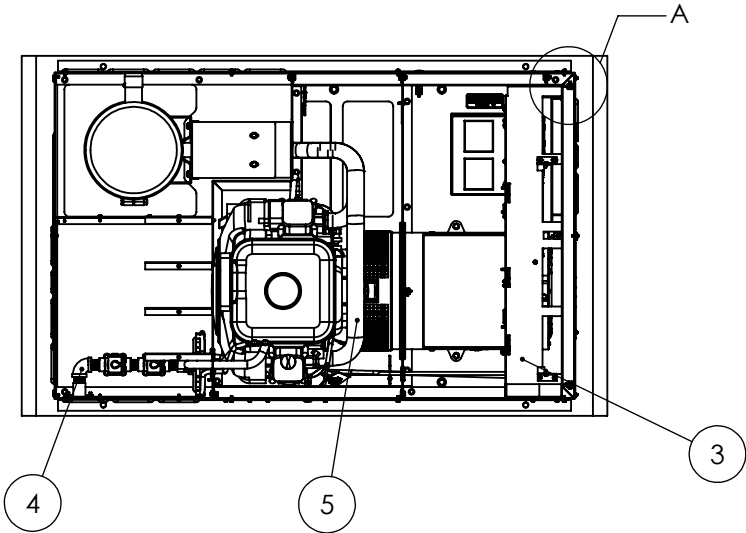

16400-045

DETAIL A
SCALE 1 : 6

ITEM NO.	PartNo	DESCRIPTION	QTY.
1	99998-055	ENGINE GENERATOR BASE ASSEMBLY	1
2	99998-600	HOUSING ASSEMBLY	1
3	99998-224	CONTROL TOWER ASSEMBLY	1
4	99998-400	FUEL SYSTEM INSTALLATION	1
5	99998-500	EXHAUST SYSTEM INSTALLATION	1
6	97813-000	DECAL-WARNING CYCLE CRANK	2
7	15849-000	DECAL-STAND-BY SERVICE	1
8	63941-001	DECAL -HOT SURFACES	2
9	64891-001	DECAL-CSA, SEPAERATE PROTECTION	1
10	63941-003	DECAL-WARNING NO SPARK	1
11	63966-005	KIT, NAMEPLATE WINCO PSS	1
12	15210-010	FUEL PRESSURE DECAL PSS UNITS	1
13	63941-004	DECAL FUSE WARNING (ENGLISH)	1
14	91718-000	DECAL - RFI SPARK COMPLIANCE ICES-002	1
15	97338-008	DECAL - FUEL SELECTOR	1
16	15209-004	DECAL WARNING LABEL JACK	1
17	60710-018	OIL WARNING TAG	1
18	53005-009	SHIPPING BASE ASSEMBLY PSS20B	1
19	15209-000	DECAL SET	1
20	* 15209-002	DECAL-DANGER CARBON MONOXIDE	1
21	* 15209-003	UL-DECAL ELECTRICAL SHOCK CAN KILL	1
22	15209-100	DECAL SET FRENCH	1
23	** 15209-102	DECAL-DANGER CARBON MONOXIDE	1
24	** 15209-103	UL-DECAL ELECTRICAL SHOCK CAN KILL	1
25	60706-229	MANUAL	1
26	62912-001	FOAM STRIP .750" WIDE	21.4FT
27	64834-009	CORNER POST	4
28	100047-765	CARTON 52.25X34X34 W/2" FLANGE	1
29	100054-514	BAG	1
30	94980-001	THREAD STUD .25-20X.625	2
31	16248-000	.25-20 FLANGE	4
32	476-000	.25-20X.625 HHB	2
33	512-000	.25 WASHER	2
34	44791-000	TERMINAL CLOSED CONNECTOR	1

<p>THIS DRAWING CONTAINS PROPRIETARY INFORMATION BELONGING TO WINCO. UNAUTHORIZED USE IS PROHIBITED.</p> <p>ALL DIMESNIONS INCH</p>	DRAWN BY SJM	DATE 2/4/2015	CHK'D BY 	DATE 	ENG APPR. DRC	DATE 2/17/2015
	TOLERANCE: +/- 0.0625 DECIMAL +/- 1 DEG ANGULAR	TITLE: COMPLETE ASSEMBLY				
	MODEL: PSS20B	PART: 16400-045				